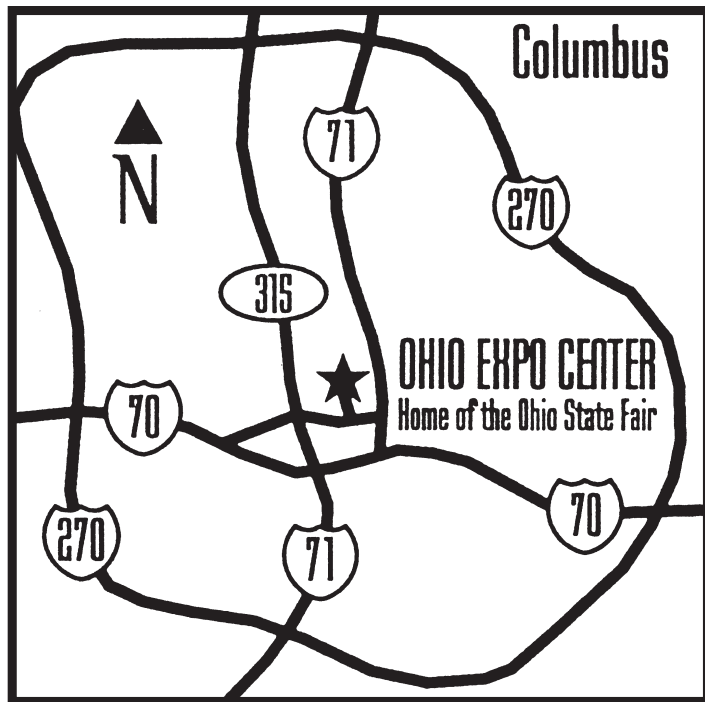

CLARION HOTEL & SUITES
900 E. Dublin-Granville Road • Columbus, Ohio 43229
(614) 888-7440

QUALITY INN AND SUITES
1001 Schrock Road • Columbus, Ohio 43229
(614) 431-0208 • Fax (614) 433-9766

RAMADA PLAZA & CONFERENCE CENTER
4900 Sinclair Road • Columbus, Ohio 43229
(614) 846-0300

COUNTRY INN & SUITES
1111 Mediterranean Avenue • Columbus, Ohio 43229
(614) 358-3800

Location

The Ohio Expo Center is located north of downtown Columbus and minutes away from Port Columbus Airport.

Address

717 East 17th Avenue, Columbus, Ohio 43211-2698

Getting Here

If you are arriving by plane, we are conveniently located 6 miles from Port Columbus International Airport. If you are in need of shuttle service from the airport, you may contact the following service provider to make arrangements.

FROM WEST ON 70

70 East to 71 North, Exit 111 (17th Avenue); West on 17th Avenue

FROM WITHIN COLUMBUS

North Fourth Avenue (from the South) or Summit Street (from the North) to 17th Avenue