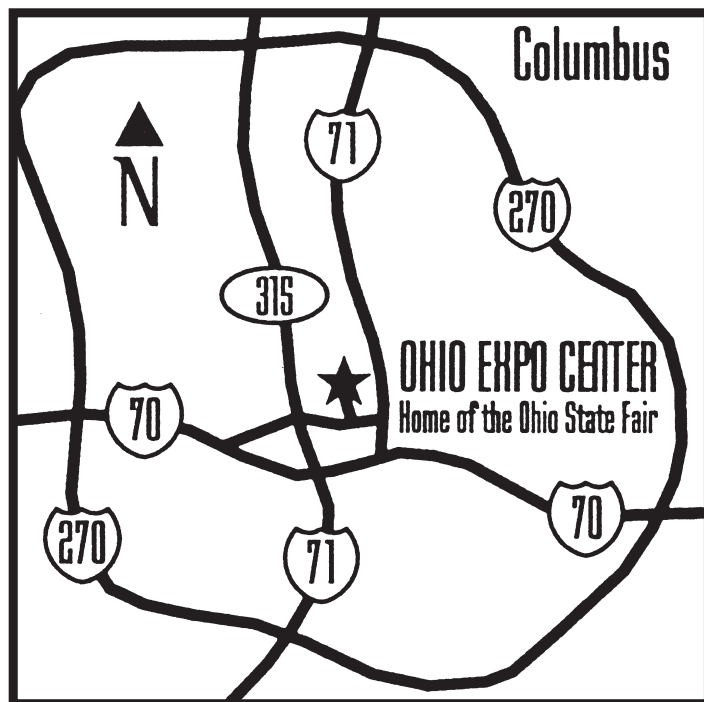

HILTON GARDEN INN

3232 Olentangy River Road • Columbus, Ohio 43202
(614) 586-4377

CAMBRIA SUITES, COLUMBUS/POLARIS

9100 Lyra Drive • Columbus, Ohio 43240
(614) 841-9100

Location

The Ohio Expo Center is located north of downtown Columbus and minutes away from Port Columbus Airport.

Address

717 East 17th Avenue, Columbus, Ohio 43211-2698

Getting Here

If you are arriving by plane, we are conveniently located 6 miles from Port Columbus International Airport. If you are in need of shuttle service from the airport, you may contact the following service provider to make arrangements.

Surcharge for each trip originating at airport \$3.00

Sales Tax: 6.75%

Taxi General Manager (614) 235-1077

DIRECTIONS

FROM THE AIRPORT

670 West to 71 North, Exit 111 (17th Avenue); West on 17th Avenue

FROM NORTH ON 71

FROM WEST ON 70

70 East to 71 North, Exit 111 (17th Avenue); West on 17th Avenue

FROM WITHIN COLUMBUS

North Fourth Avenue (from the South) or Summit Street (from the North) to 17th Avenue